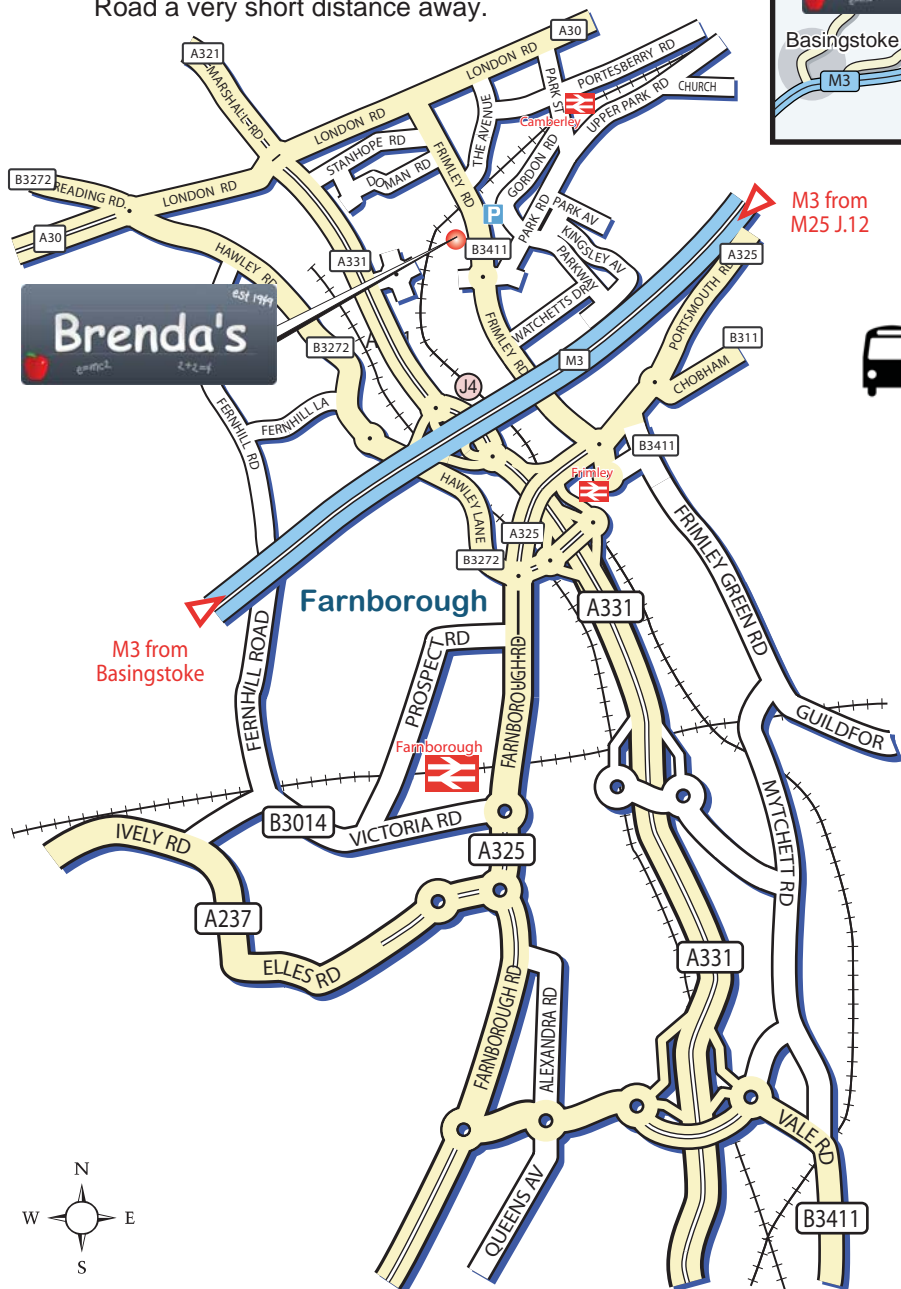

Your Schoolwear Specialist

130 Frimley Road
 Camberley
 Surrey GU15 2QN
 Tel: 01276 469697

www.brendas.co.uk
info@brendas.co.uk

DIRECTIONS

 Exit the M3 at junction 4 and at the roundabout take the exit signposted Frimley along the A331. After passing under the M3 at the roundabout take the first exit continuing on the A331. Keep left and exit onto the A325. At the next roundabout take the B3411 (Frimley Road). After 1.5km you will see our store on the left hand side.

 Camberley station is approximately 1.3km away. Frimley Station is approximately 1.6 km away.

 Parking behind store and limited on-street parking is available. There is also a public carpark in Watchetts Road a very short distance away.

M3 from
M25 J.12

The Number One bus route stops right outside of our store in Frimley Road, Camberley